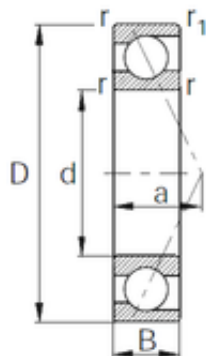

CYSD 7201B angular contact ball bearings

Bearing No. 7201B

| | |
|-------------------------------|-------------|
| Size | 12x32x10 mm |
| Bore Diameter | 12 mm |
| Outer Diameter | 32 mm |
| Width | 10 mm |
| d | 12 mm |
| D | 32 mm |
| B | 10 mm |
| C | 10 mm |
| Angle (°) | 40 ° |
| r min. | 0,6 mm |
| Basic dynamic load rating (C) | 6,6 kN |
| Basic static load rating (C0) | 3,35 kN |
| (Grease) Lubrication Speed | 21000 r/min |

7201B Bearing 2D drawings and 3D CAD models