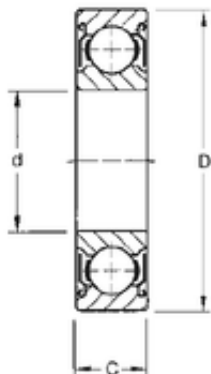

CYSD W6309-ZZ deep groove ball bearings

Bearing No. W6309-ZZ

Size	45x100x39.7 mm
Bore Diameter	45 mm
Outer Diameter	100 mm
Width	39,7 mm
d	45 mm
D	100 mm
B	39,7 mm
C	39,7 mm
r min.	0,5 mm
Weight	1,308 Kg
Basic dynamic load rating (C)	52,86 kN

W6309-ZZ Bearing 2D drawings and 3D CAD models