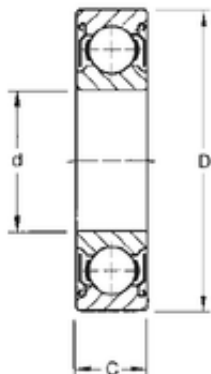

CYSD 6804-ZZ deep groove ball bearings

Bearing No. 6804-ZZ

Size	20x32x7 mm
Bore Diameter	20 mm
Outer Diameter	32 mm
Width	7 mm
d	20 mm
D	32 mm
B	7 mm
C	7 mm
r min.	0,3 mm
Weight	0,02 Kg
Basic dynamic load rating (C)	3,45 kN

6804-ZZ Bearing 2D drawings and 3D CAD models