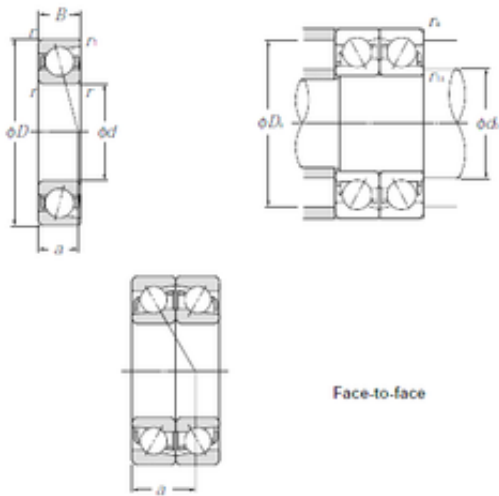

CYSD 7009CDF angular contact ball bearings

Bearing No. 7009CDF

7009CDF Bearing 2D drawings and 3D CAD models

Size	45x75x16 mm
Bore Diameter	45 mm
Outer Diameter	75 mm
Width	16 mm
d	45 mm
D	75 mm
B	16 mm
C	16 mm
Angle (°)	15 °
r min.	1 mm
2B	32 mm
Weight	0,466 Kg
Basic dynamic load rating (C)	39,5 kN
Basic static load rating (C0)	38,5 kN
(Grease) Lubrication Speed	11000 r/min