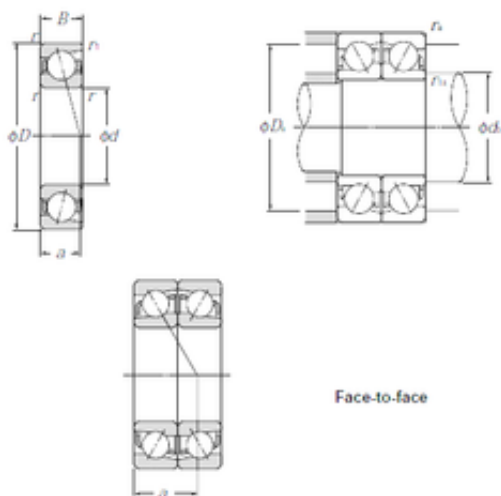

CYSD 7217CDF angular contact ball bearings

Bearing No. 7217CDF

7217CDF Bearing 2D drawings and 3D CAD models

| | |
|-------------------------------|--------------|
| Size | 85x150x28 mm |
| Bore Diameter | 85 mm |
| Outer Diameter | 150 mm |
| Width | 28 mm |
| d | 85 mm |
| D | 150 mm |
| B | 28 mm |
| C | 28 mm |
| Angle (°) | 15 ° |
| r min. | 2 mm |
| 2B | 56 mm |
| Weight | 3,46 Kg |
| Basic dynamic load rating (C) | 169 kN |
| Basic static load rating (C0) | 181 kN |
| (Grease) Lubrication Speed | 5400 r/min |