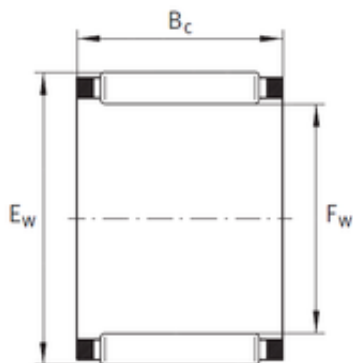

## INA K64X70X16 needle roller bearings

Bearing No. K64X70X16

Bore Diameter	64 mm
Outer Diameter	70 mm
Fw	64 mm
Ew	70 mm
Bc	16 mm
Weight	0,053 Kg
Basic dynamic load rating (C)	28 kN
Basic static load rating (C0)	60 kN
Fatigue load limit (Pu)	8,1
Reference speed	4 500 r/min
Category	Bearings
Inventory	0.0
Manufacturer Name	SCHAEFFLER GROUP
Minimum Buy Quantity	N/A
Weight / Kilogram	0
EAN	4012802130287
Product Group	B04144

K64X70X16 Bearing 2D drawings and 3D CAD models